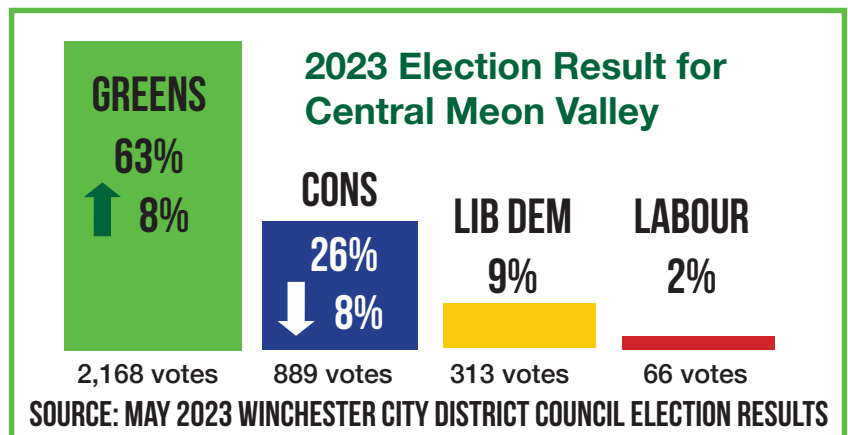

Malcolm & Danny celebrate outstanding election win

reducing poorly planned over-development in our unique Ward."

"TWO GREEN COUNCILLORS MEANS MORE POSITIVE ACTION" SAYS CLLR DANNY

Green councillors are making a positive difference and support for Green values is growing throughout Winchester District where, in May, Green candidates stood in all 16 vacant seats. Green candidate Polly Perry more than doubled support in Upper Meon Valley and votes for Green councillors across Hampshire resulted in an impressive total of 10 Councillors in 6 local authorities. 18 months ago there were zero!

Even bigger news is the record number of council seats won by Greens across the country – a net increase of 206 councillors, taking

the total seats to 744 on 166 councils and for the first time taking majority control of a local council - Mid Suffolk. It's clear what voters want!