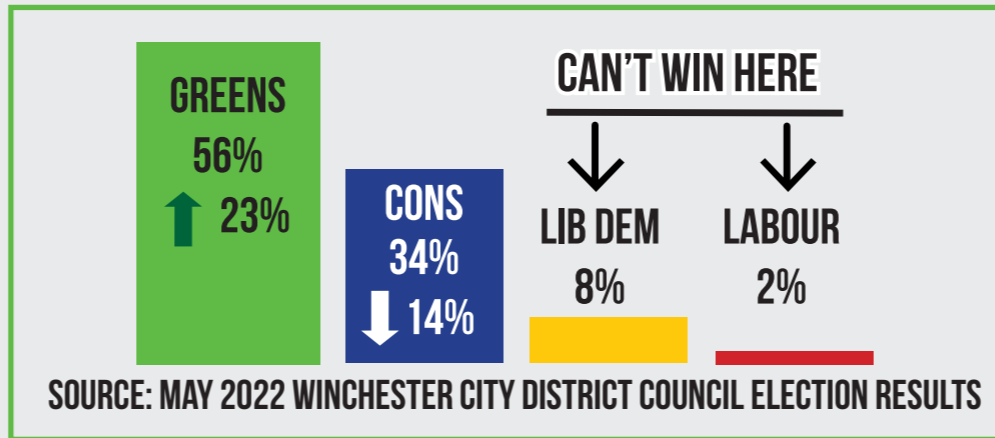

GREEN MALCOLM WALLACE WON IN 2022 WITH 56% OF THE VOTE

SIMPLE CHOICE: GREEN DANNY LEE OR ANOTHER CONSERVATIVE

MAY 2022 WINCHESTER CITY DISTRICT COUNCIL, CENTRAL MEON ELECTION RESULTS

“Danny’s wide experience in the Royal Navy and running his own company along with his voluntary service in the community make him a perfect candidate to represent our area on the Council.”

Green Councillor Malcolm Wallace

IT'S GREEN DANNY LEE OR THE CONSERVATIVES HERE

WITH YOUR SUPPORT DANNY CAN WIN HERE

YOU DECIDE

1. Which candidate works harder for our area?
2. Which candidate is free to speak up for our area, not being made to vote against local interests by their party which instructs their Councillors how to vote?
3. Which candidate, apart from the Conservatives, can win?